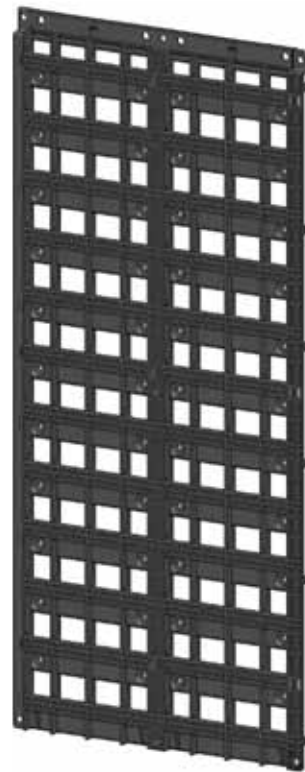

Creating Cities
Where Urban Meets Nature

VersiWall® GP Tray Planter

Vertical Greening Pocket

Our Innovation Your Solution

Elmich VGP Living Wall offers architects and developers a cost-effective solution to turn monotonous walls into aesthetically-pleasing living green walls with the flexibility of choosing from an array of mounting options to suit existing wall conditions.

Engineered in Australia

VersiWall® GP Tray Planter

VersiWall® GP offers a simple solution for installation of aesthetically-pleasing living walls.

VersiWall® GP Tray

About Elmich VGP Planter Wall

The VersiWall® GP is an easy-to-install and low-maintenance modular vertical greening system with a choice of mounting, planting density and growth media options to suit different wall conditions.

Depending on plant size and planting density selected, VersiWall® GP Trays allow plant spacings of 200mm and 250mm horizontally and 150mm and 225mm vertically.

VersiWall® GP Trays can be individually replaced or removed for wall maintenance or design change. Each VersiWall® GP Tray has a water reservoir with a cover designed for the provision of a capillary wick to re-use stored water and facilitate sustained plant growth.

The use of mounting frames minimises wall penetrations and enables installation to be carried out easily and safely by just one person.

VersiWall® GP Trays and VersiWall® GP Mounting Panels are manufactured from UV-stabilised recycled polypropylene that meets requirements for international “Green Building” certification.