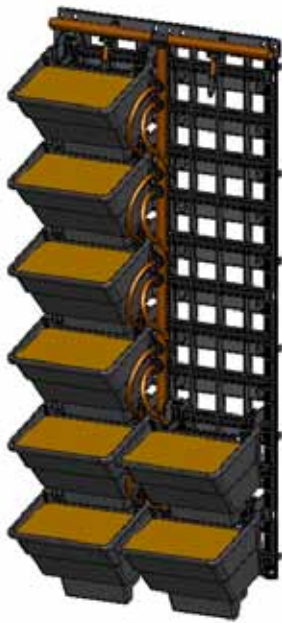

Engineered in Australia

VersiWall® GP Tray Planter

VersiWall® GP offers a simple solution for installation of aesthetically-pleasing living walls.

VersiWall® GP Tray

About Elmich VGP Planter Wall

The VersiWall® GP is an easy-to-install and low-maintenance modular vertical greening system with a choice of mounting, planting density and growth media options to suit different wall conditions.

Baffle Plate - Distributes irrigation across the Tray and prevents media spillage.

Planting Density - Allows different vertical and horizontal spacing for varied planting options.

Water Re-use - Capillary wick draws stored water and fertilizer from reservoir.

Irrigation - Irrigation pipes are concealed neatly at the rear between Trays.

Universal Mounting - Able to install on different mounting systems with up to 6 universal anchoring points.

Mounting Panel - Simplifies installation with minimal wall penetrations and less bolts are needed.

Soil Volume - Holds 1.8L of soil equivalent to volume in 150mm dia. pot.

Tray Width - 200mm tray width allows flexibility in plant spacing and tray layout.

Mounting Systems

VersiWall® GP Mounting Panel

Easy to install proprietary panel made from recycled plastics.