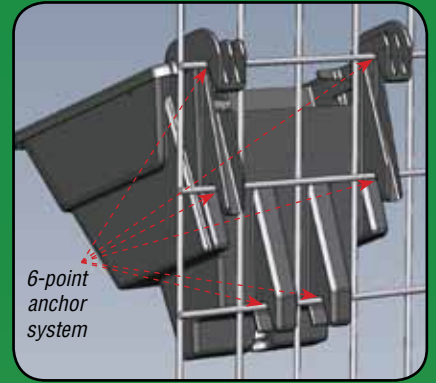

The use of mounting frames minimises wall penetrations and enables installation to be carried out easily and safely by just one person.

VersiWall® GP Trays and VersiWall® GP Mounting Panels are manufactured from UV-stabilised recycled polypropylene that meets requirements for international “Green Building” certification.

Safety

Anti-lift arms prevent inadvertent dislodgment of trays.

Universal Mounting

Able to install on different mounting frames with 6-point anchoring system.

Baffle Plate

Distributes irrigation across the Tray and prevents media spillage.

Planting Density

Allows different vertical and horizontal spacing for varied planting options.

Drainage

Excess water flows into underlying trays or is discharged through drainage pipe.

VGP Tray Plug

Prevents water from draining out of VGP Tray. Available separately.