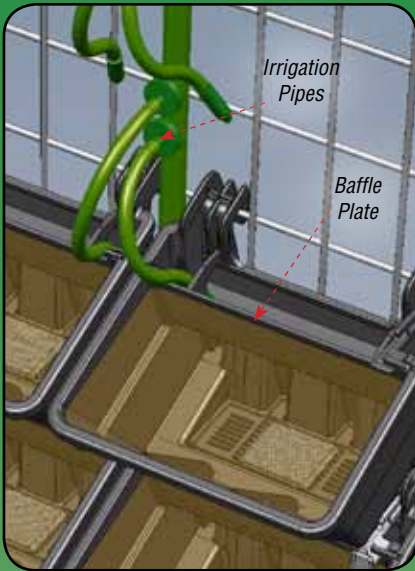

Safety

Anti-lift arms prevent inadvertent dislodgment of trays.

Universal Mounting

Able to install on different mounting frames with 6-point anchoring system.

Baffle Plate

Distributes irrigation across the Tray and prevents media spillage.

Planting Density

Allows different vertical and horizontal spacing for varied planting options.

Drainage

Excess water flows into underlying trays or is discharged through drainage pipe.

VGP Tray Plug

Prevents water from draining out of VGP Tray. Available separately.