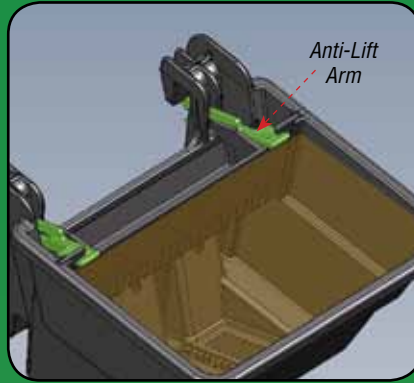

The use of mounting frames minimises wall penetrations and enables installation to be carried out easily and safely by just one person.

VersiWall® GP Trays and VersiWall® GP Mounting Panels are manufactured from UV-stabilised recycled polypropylene that meets requirements for international “Green Building” certification.

Safety

Anti-lift arms prevent inadvertent dislodgment of trays.

Universal Mounting

Able to install on different mounting frames with 6-point anchoring system.

Baffle Plate

Distributes irrigation across the Tray and prevents media spillage.

Planting Density

Allows different vertical and horizontal spacing for varied planting options.

Drainage

Excess water flows into underlying trays or is discharged through drainage pipe.

VGP Tray Plug

Prevents water from draining out of VGP Tray. Available separately.