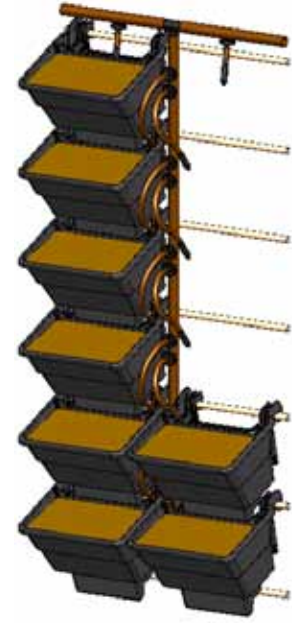

Steel Rods

Steel rods at 75mm or 150mm intervals providing a more minimalistic design.

Distributed by:

Note: The information provided in this brochure is based on current knowledge and experience and does not infer any legally binding assurance or warranty, expressed or implied. Intending purchasers should verify whether any changes to specifications or applications or otherwise have been made since the issue of this literature. Environmentally-friendly recycled materials are used in product manufacture wherever possible. Physical product properties including colour may differ due to source of raw materials used. Colour may also fade due to UV exposure. All components of the product are designed for specific application, design calculations and any variation and/or deviation therefrom shall be the responsibility of the specifier and/or user.

ELMICH PTE LTD www.elmich.com

Singapore: (+65) 6356 2800

info@elmich.com

Singapore | Seattle | Sydney | Zurich | Guangzhou | Shanghai