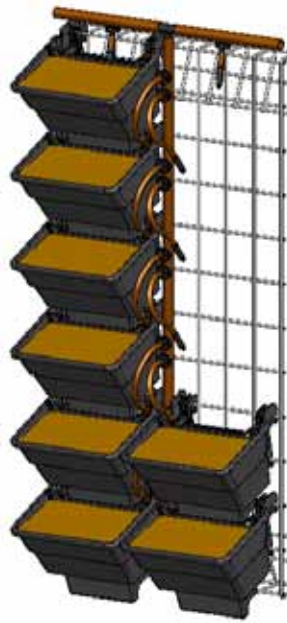

Engineered in Australia

VersiWall® GP Tray Planter

VersiWall® GP offers a simple solution for installation of aesthetically-pleasing living walls.

VersiWall® GP Tray

About Elmich VGP Planter Wall

The VersiWall® GP is an easy-to-install and low-maintenance modular vertical greening system with a choice of mounting, planting density and growth media options to suit different wall conditions.

Baffle Plate - Distributes irrigation across the Tray and prevents media spillage.

Planting Density - Allows different vertical and horizontal spacing for varied planting options.

Water Re-use - Capillary wick draws stored water and fertilizer from reservoir.

Irrigation - Irrigation pipes are concealed neatly at the rear between Trays.

Universal Mounting - Able to install on different mounting systems with up to 6 universal anchoring points.

Mounting Panel - Simplifies installation with minimal wall penetrations and less bolts are needed.

Soil Volume - Holds 1.8L of soil equivalent to volume in 150mm dia. pot.

Tray Width - 200mm tray width allows flexibility in plant spacing and tray layout.

Mounting Systems

VersiWall® GP Mounting Panel

Easy to install proprietary panel made from recycled plastics.