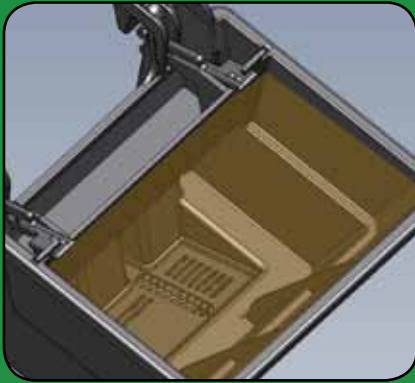

Depending on plant size and planting density selected, VersiWall® GP Trays allow plant spacings of 200mm and 250mm horizontally and 150mm and 225mm vertically.

VersiWall® GP Trays can be individually replaced or removed for wall maintenance or design change. Each VersiWall® GP Tray has a water reservoir with a cover designed for the provision of a capillary wick to re-use stored water and facilitate sustained plant growth.

The use of mounting frames minimises wall penetrations and enables installation to be carried out easily and safely by just one person.

VersiWall® GP Trays and VersiWall® GP Mounting Panels are manufactured from UV-stabilised recycled polypropylene that meets requirements for international “Green Building” certification.

Safety

Anti-lift arms prevent inadvertent dislodgment of trays.

Universal Mounting

Able to install on different mounting frames with 6-point anchoring system.

Baffle Plate

Distributes irrigation across the Tray and prevents media spillage.

Planting Density

Allows different vertical and horizontal spacing for varied planting options.

Drainage

Excess water flows into underlying trays or is discharged through drainage pipe.

VGP Tray Plug

Prevents water from draining out of VGP Tray. Available separately.