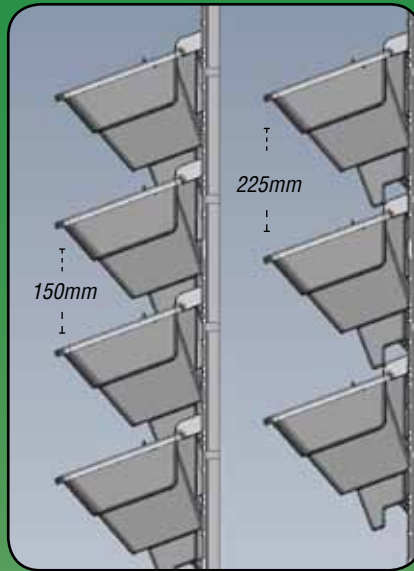

Safety

Anti-lift arms prevent inadvertent dislodgment of trays.

Universal Mounting

Able to install on different mounting frames with 6-point anchoring system.

Baffle Plate

Distributes irrigation across the Tray and prevents media spillage.

Planting Density

Allows different vertical and horizontal spacing for varied planting options.

Drainage

Excess water flows into underlying trays or is discharged through drainage pipe.

VGP Tray Plug

Prevents water from draining out of VGP Tray. Available separately.