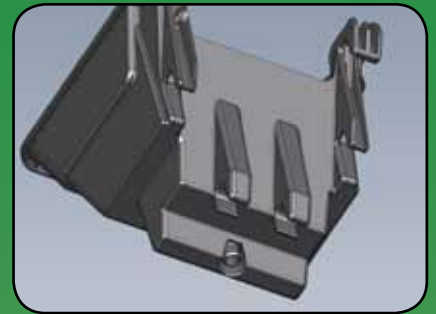

The use of mounting frames minimises wall penetrations and enables installation to be carried out easily and safely by just one person.

VersiWall® GP Trays and VersiWall® GP Mounting Panels are manufactured from UV-stabilised recycled polypropylene that meets requirements for international “Green Building” certification.

Safety

Anti-lift arms prevent inadvertent dislodgment of trays.

Universal Mounting

Able to install on different mounting frames with 6-point anchoring system.

Baffle Plate

Distributes irrigation across the Tray and prevents media spillage.

Planting Density

Allows different vertical and horizontal spacing for varied planting options.

Drainage

Excess water flows into underlying trays or is discharged through drainage pipe.

VGP Tray Plug

Prevents water from draining out of VGP Tray. Available separately.